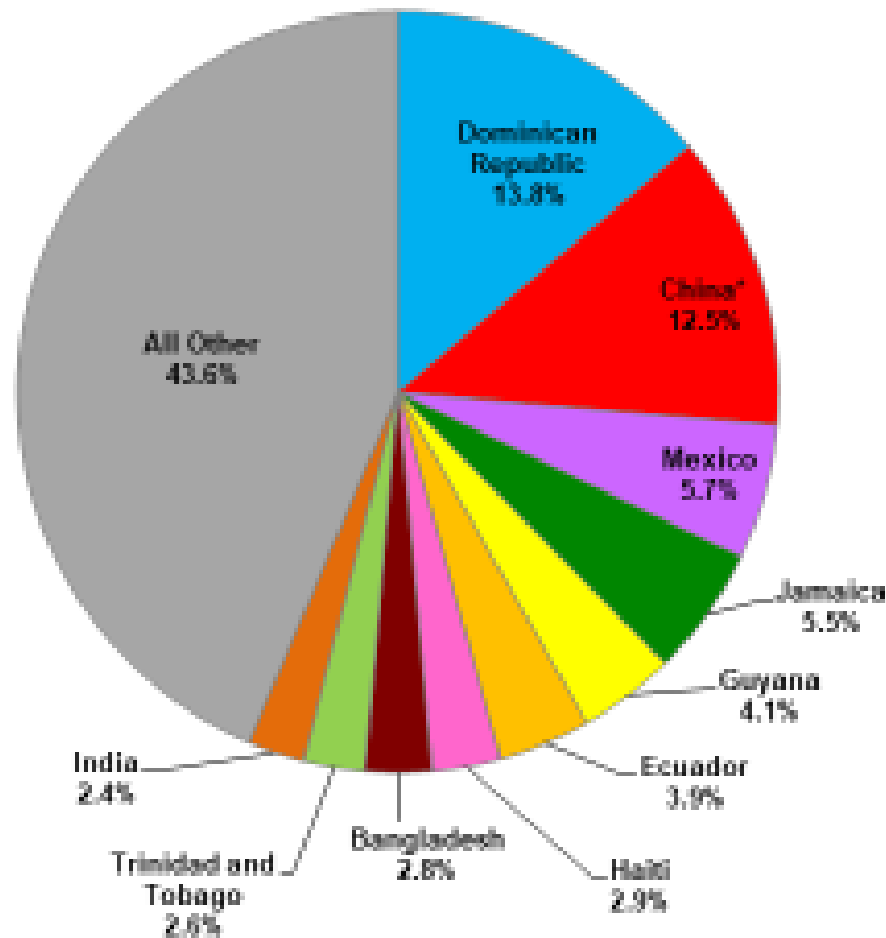

Top Ten Sources of the Foreign-born Population New York City and Queens, 2016

New York City

Total = 3,200,219

Queens

Total = 1,097,976

* Includes the mainland, Hong Kong, and Taiwan