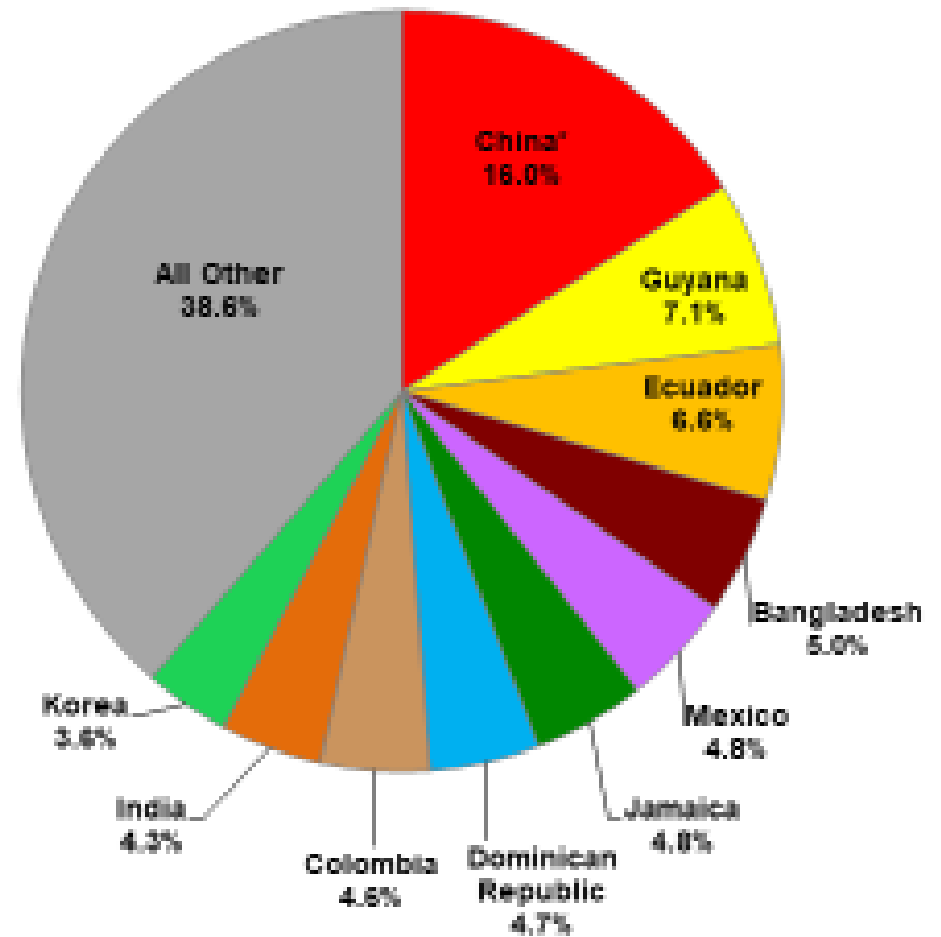

Top Ten Sources of the Foreign-born Population New York City and Queens, 2016

New York City

Total = 3,200,219

Queens

Total = 1,097,976

* Includes the mainland, Hong Kong, and Taiwan